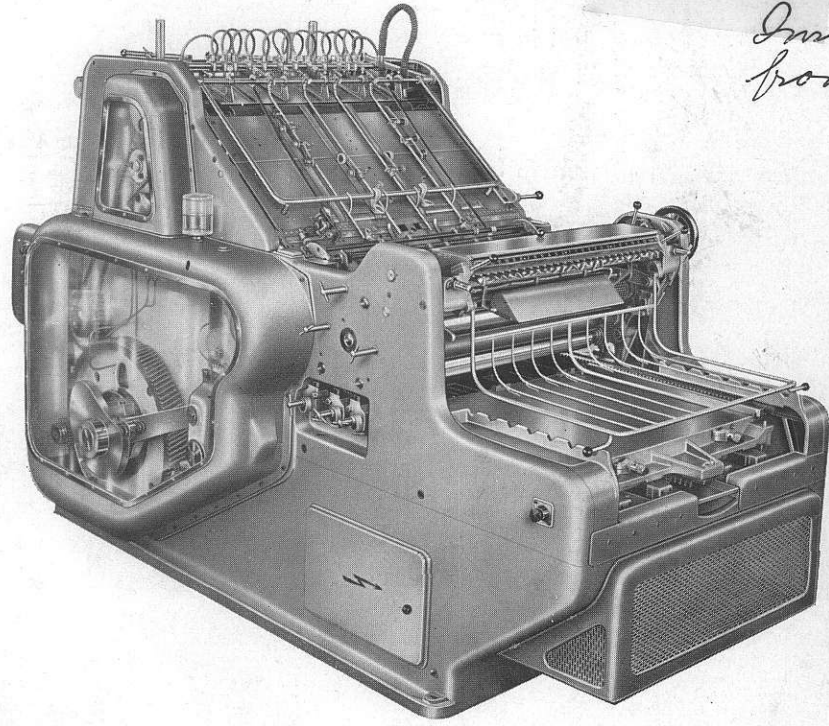

SPARE PARTS

MERGENTHALER 31

Letterpress is letter perfect

Inside front cover

MERGENTHALER LINOTYPE CO.

*Shunt as
Baltin*

M31 - Serial No 56968

PLATE N.